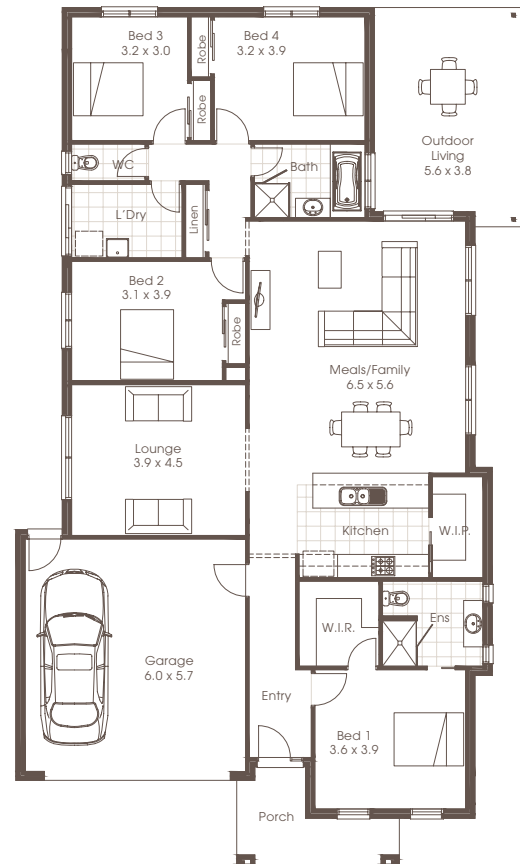

Ashley 26

HOUSE ONLY PACKAGE

 | 4
  | 2
  | 2

THE GARDENS
MEDOWIE

Price

For Further Information

Each office is independently owned and operated. Room sizes shown are approximate only, please refer to final working drawings for actual sizes. Plans are protected by copyright. Prices, inclusions and plans are subject to variation without notice. Display/show home designs and inclusions vary throughout Australia and New Zealand and are provided as a guide only. Please refer to your building contract for the specific design and inclusion details of your new home. *Conditions Apply. Contact us for all information regarding the inclusions. Site allowances subject to soil reports & Engineering report. This information sheet is a guide only.